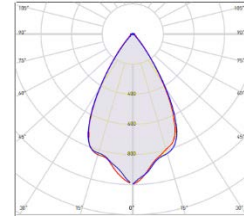

Prometrical Data:

Technical Details:

Item	Power (W)	Description	Light Output (Lm)	Dimensions (mm)
NRG1	18	Nomad Ray Spot Gear 1	1640	80-Q100
NRG2	30	Nomad Ray Spot Gear 2	2840	80-Q100

Technical Options:

- *Dali
- *Dimmer
- *Emergency Kits