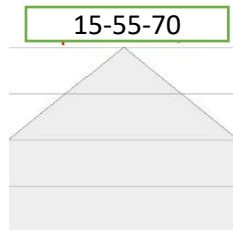

Prometrical Data:

Technical Details:

Item	Power (W)	Description	Light Output (Lm)	Dimensions (mm)
NRG1	18	Nomad Ray Spot Gear 1	1640	80-Q100
NRG2	30	Nomad Ray Spot Gear 2	2840	80-Q100

Technical Options:

- *Dali
- *Dimmer
- *Emergency Kits

Colours

Quality Certificate: